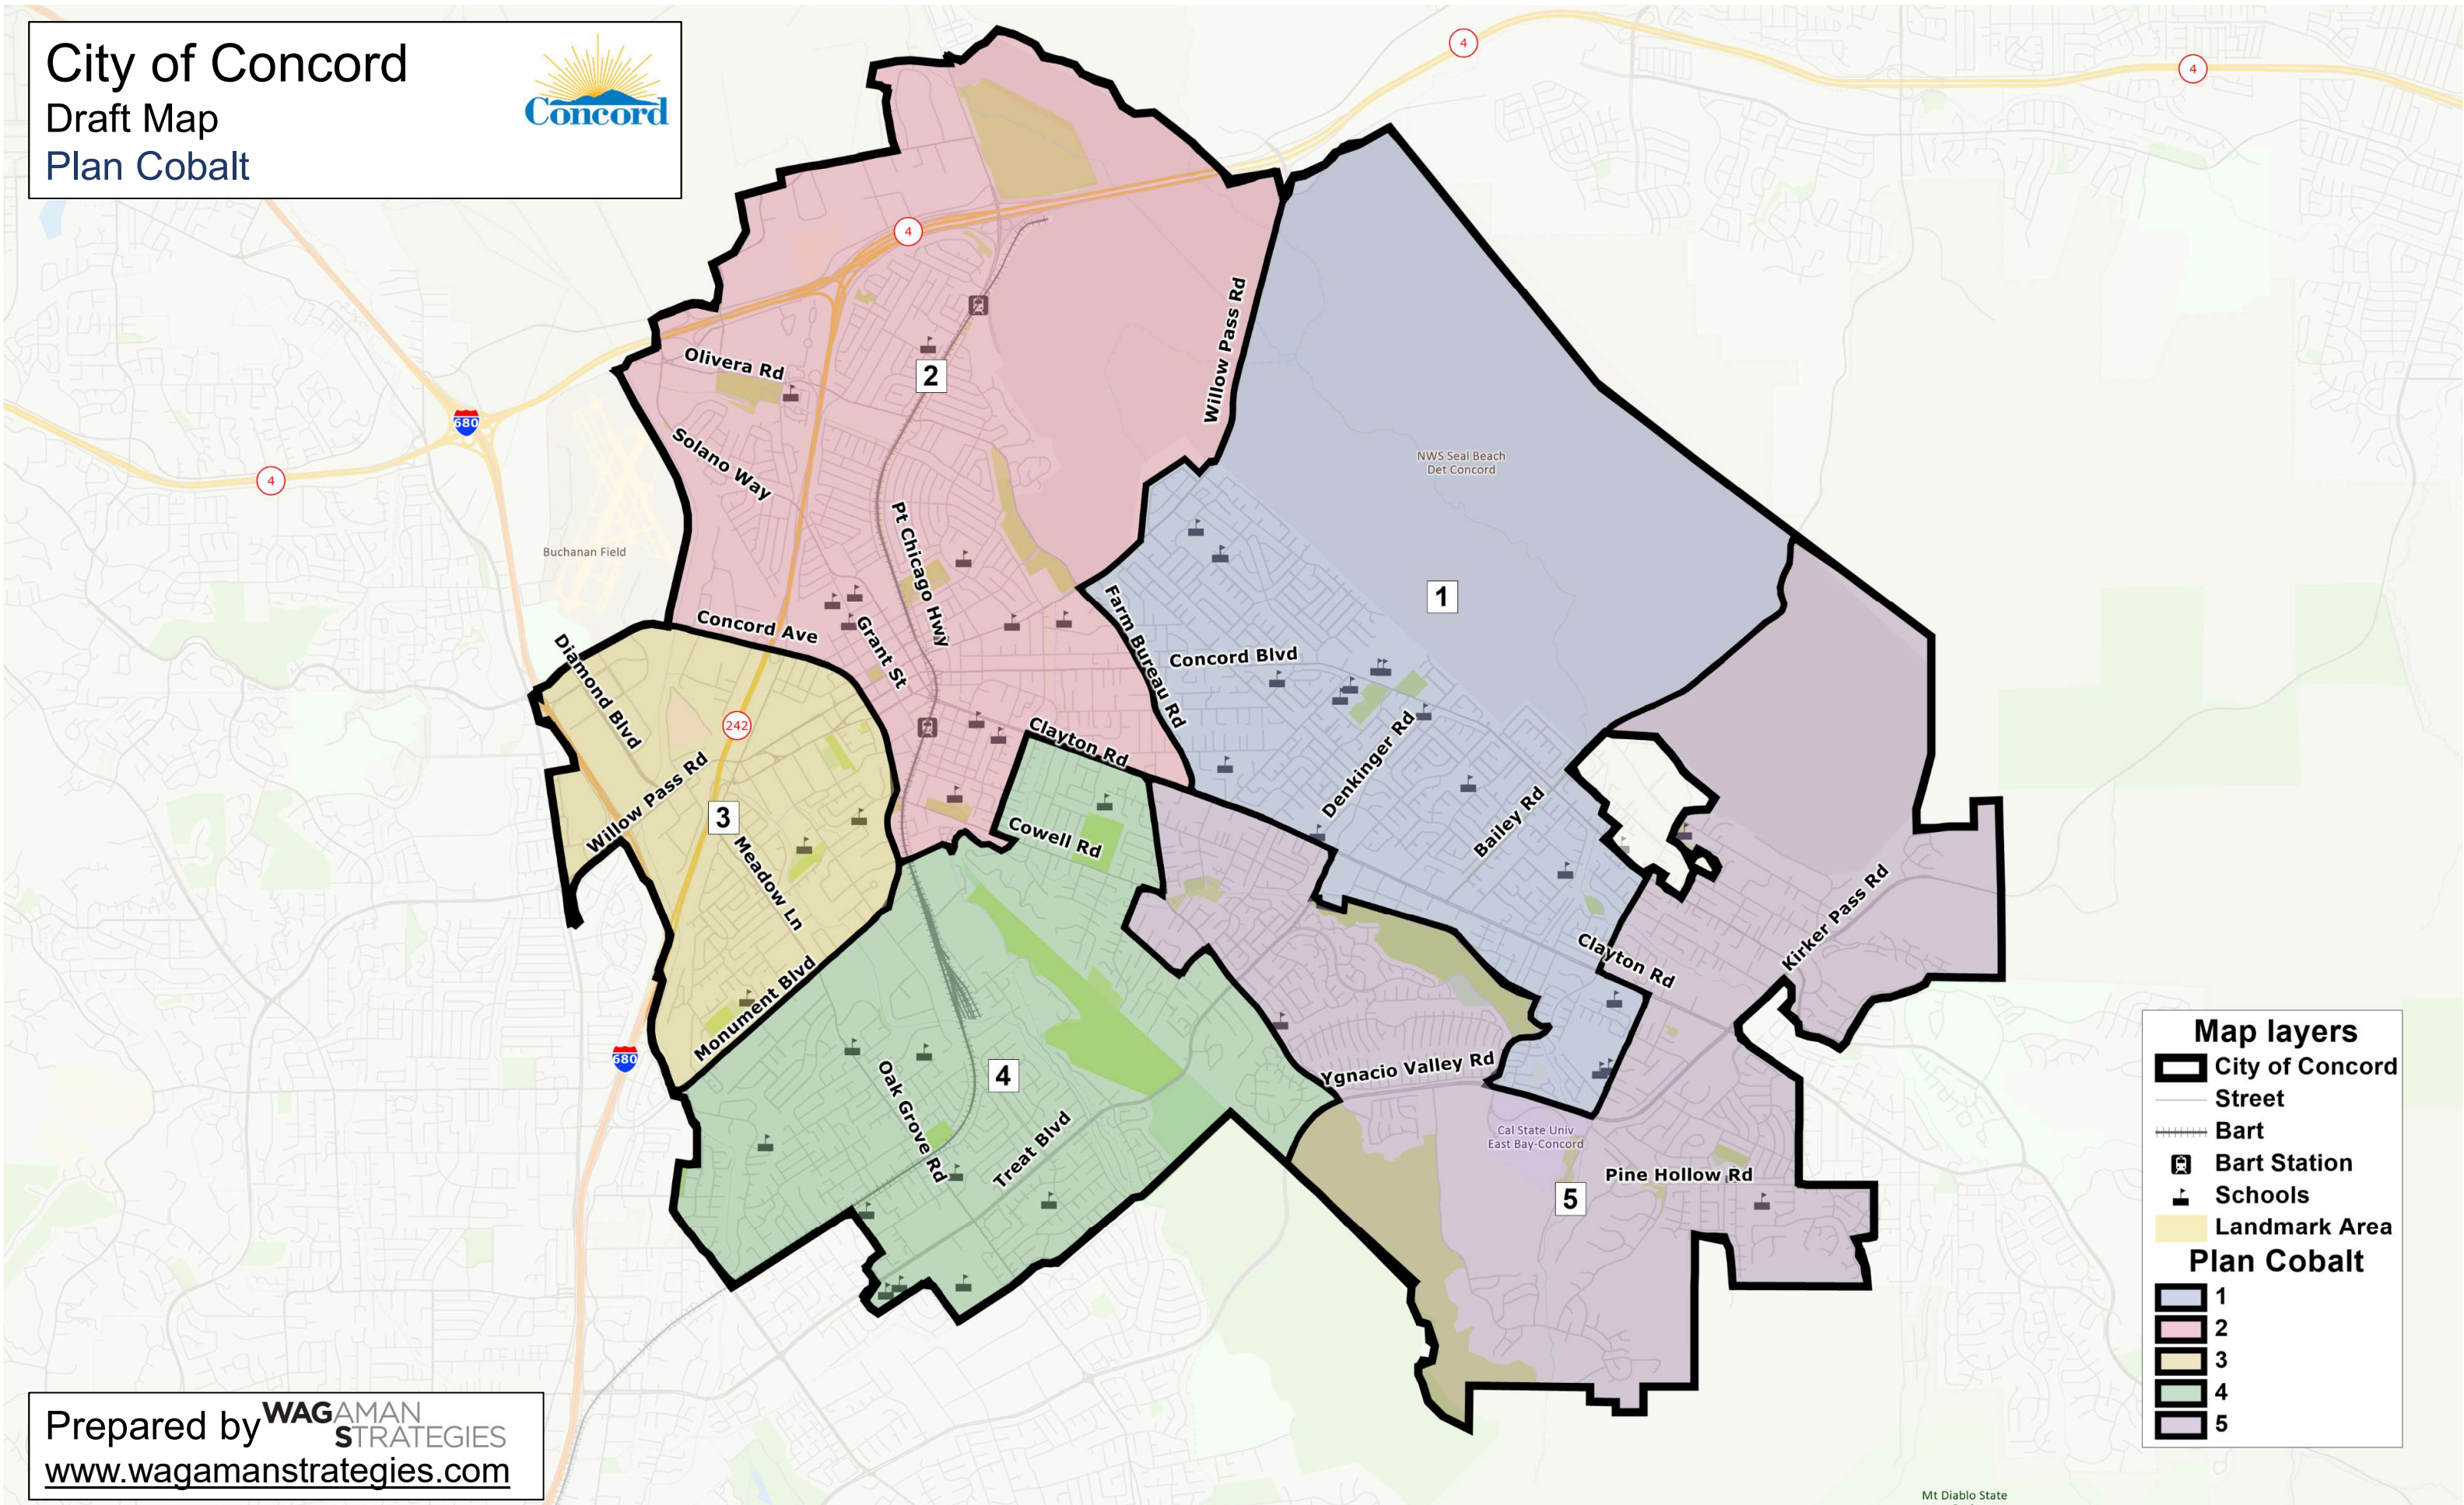

City of Concord
Draft Map
Plan Cobalt

Map layers

- City of Concord
- Street
- Bart
- Bart Station
- Schools
- Landmark Area

Plan Cobalt

- 1
- 2
- 3
- 4
- 5

Prepared by **WAGAMAN STRATEGIES**
www.wagamanstrategies.com

Mt Diablo State Park