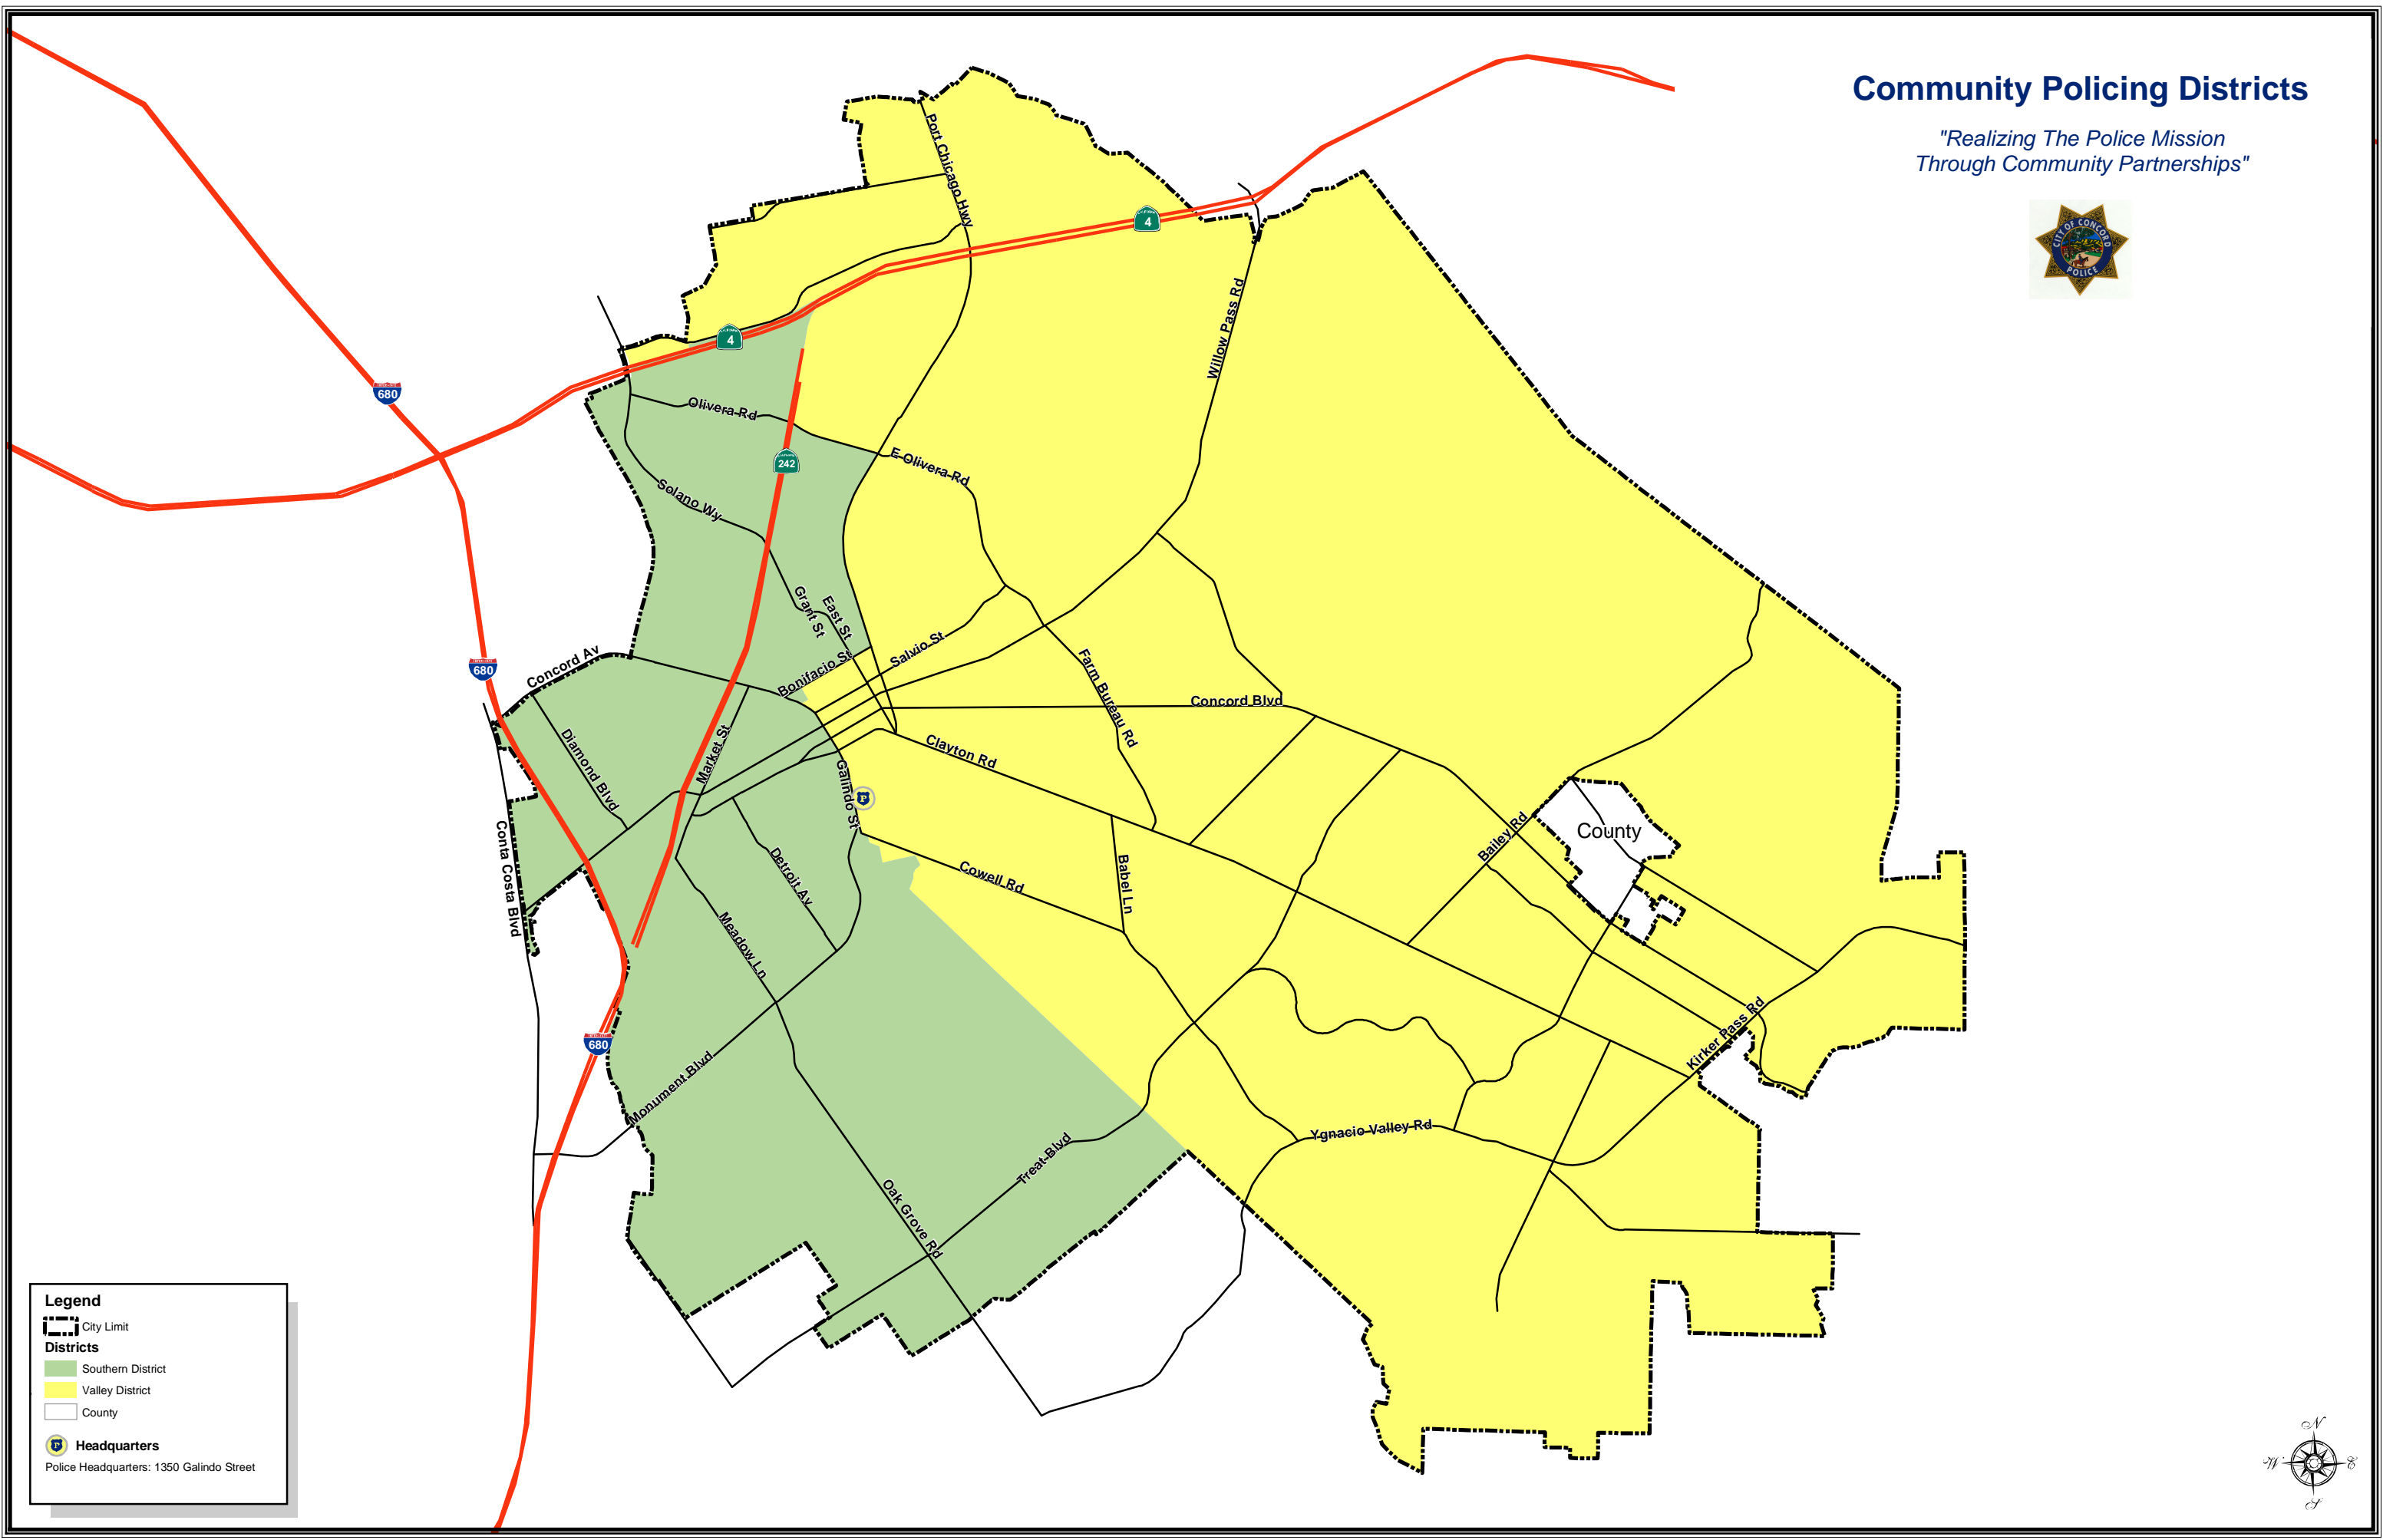

# Community Policing Districts

"Realizing The Police Mission  
Through Community Partnerships"

**Legend**

- City Limit
- Districts
  - Southern District
  - Valley District
- County
- Headquarters

Police Headquarters: 1350 Galindo Street